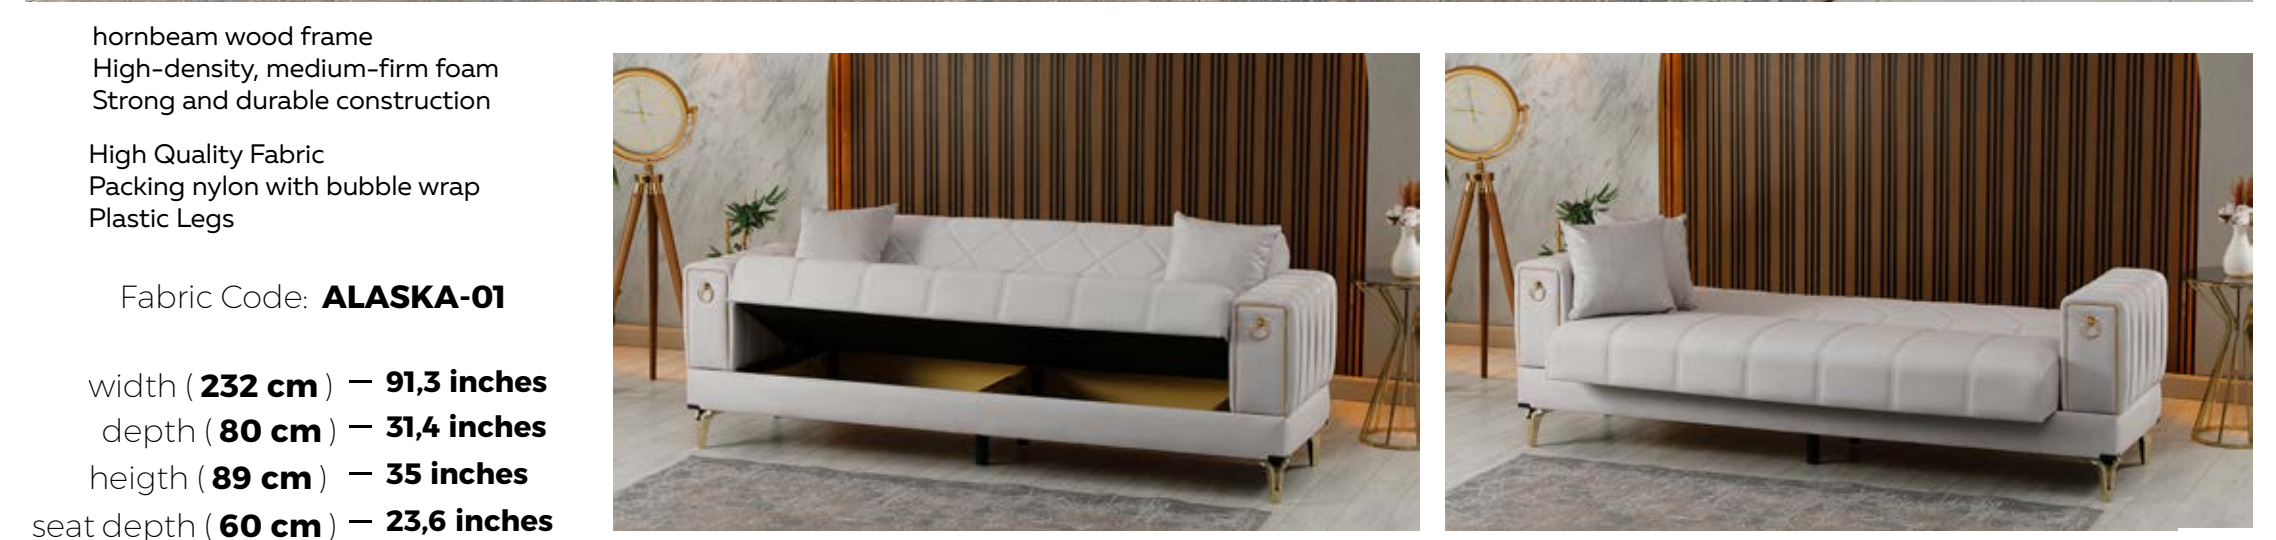

hornbeam wood frame
High-density, medium-firm foam
Strong and durable construction
High Quality Fabric
Packing nylon with bubble wrap
Plastic Legs

Fabric Code: **ALASKA-01**

width (**232 cm**) — **91,3 inches**
depth (**80 cm**) — **31,4 inches**
height (**89 cm**) — **35 inches**
seat depth (**60 cm**) — **23,6 inches**