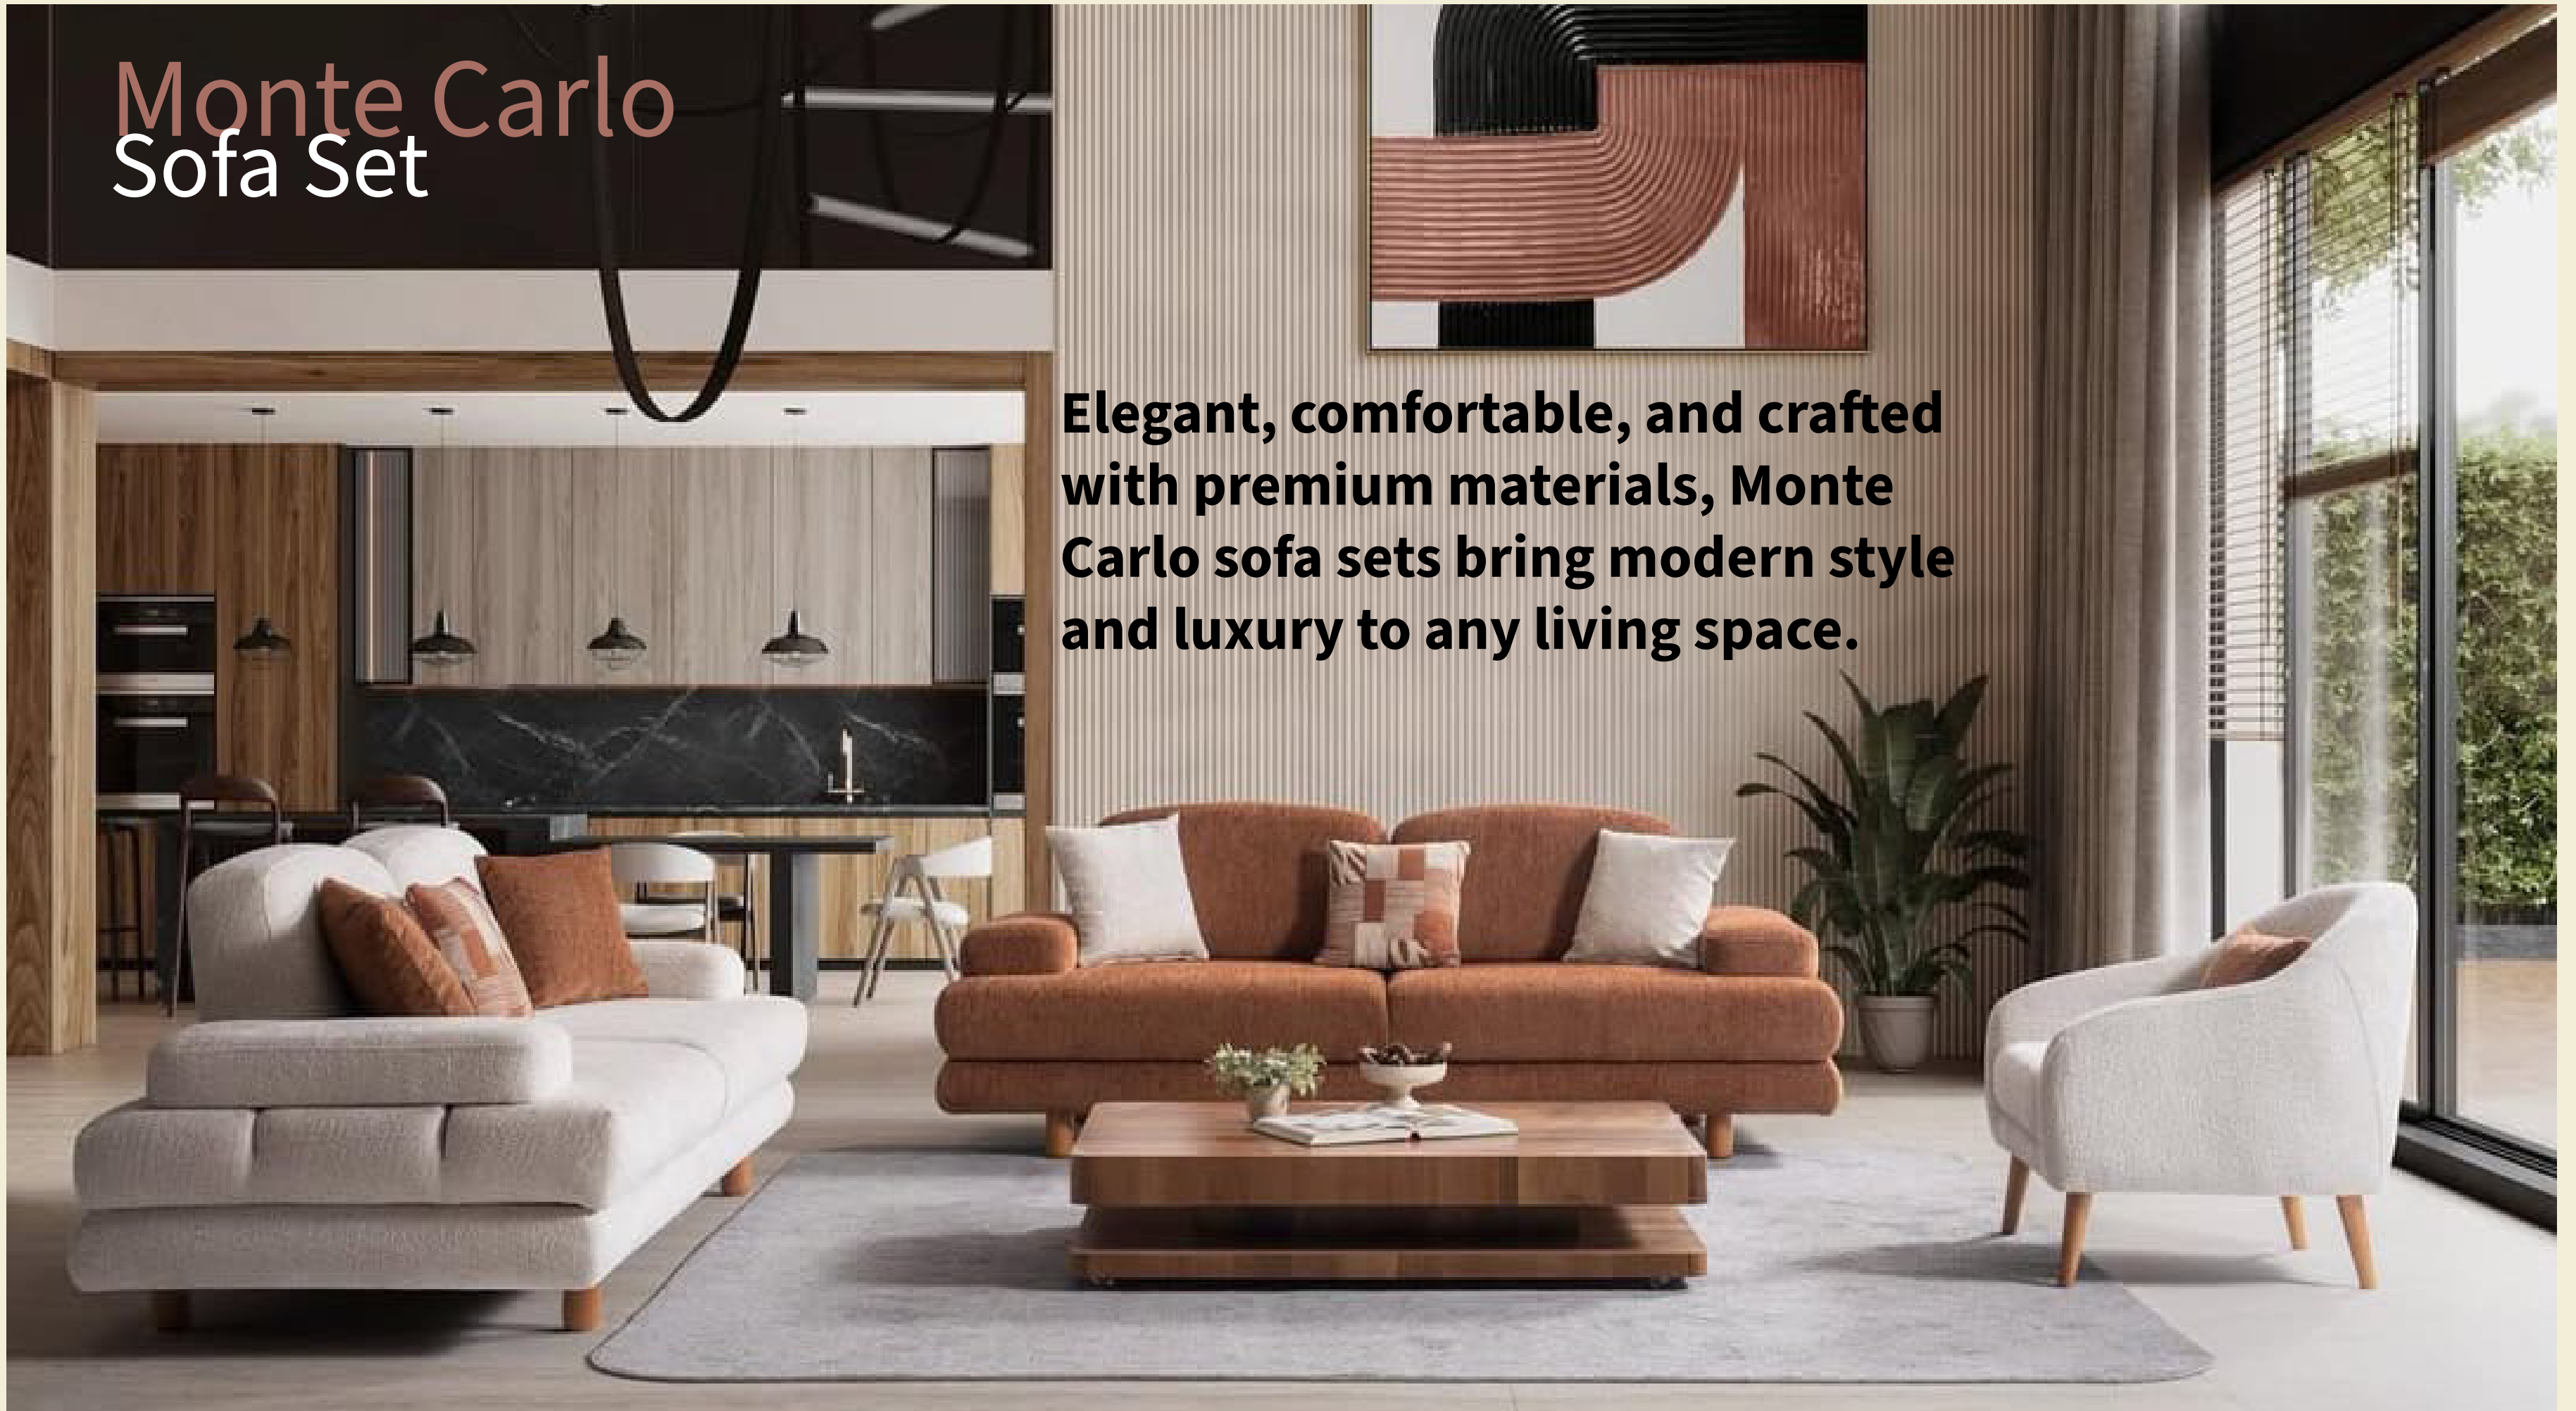

Monte Carlo Sofa Set

Elegant, comfortable, and crafted with premium materials, Monte Carlo sofa sets bring modern style and luxury to any living space.